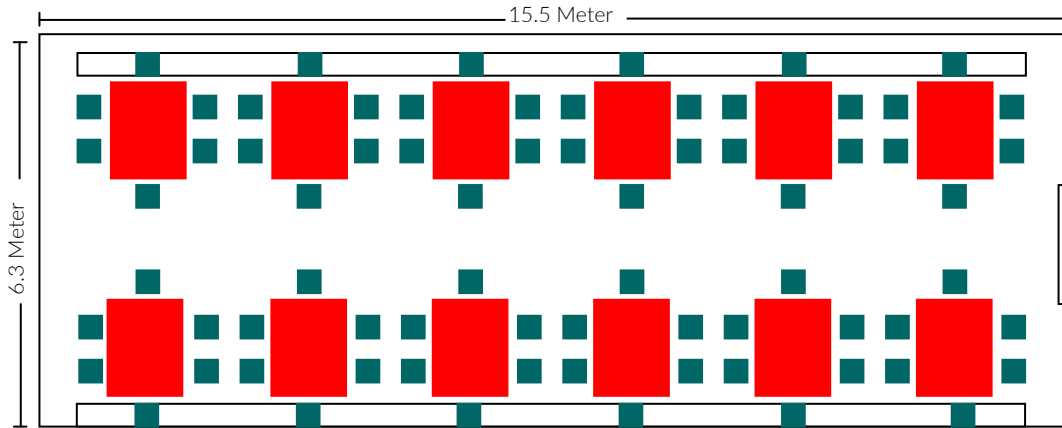

Seating CheCha Restaurant & Club

Salon Langard (ground floor)

Restaurant-Seating:

- 4 Table à 6 Pax
- 3 Table à 4 Pax
- 2 Table à 5 Pax
- 1 Table à 8 Pax

Capacity: ca. 54 Pax
(Cocktail: ca. 70-80 Pax)

Le Verandah (ground floor)

Restaurant-Seating:
12 Table à 6 Pax

maximal capacity:
ca. 80 -120 Pax
(Cocktail: 80 Pax)

windows

both rooms are divided
by the windows

Salon Albana (ground floor)

windows

Restaurant-Seating:
6 Table à 6 Pax
4 Table à 8 Pax

maximal capacity:
ca. 70 -120 Pax
(Cocktail: 80 Pax)

Winecellar (-1 UG)

Restaurant-Seating:
Table d'hôte

maximal capacity:
ca. 30 Pax
(Cocktail: ca. 40 Pax)