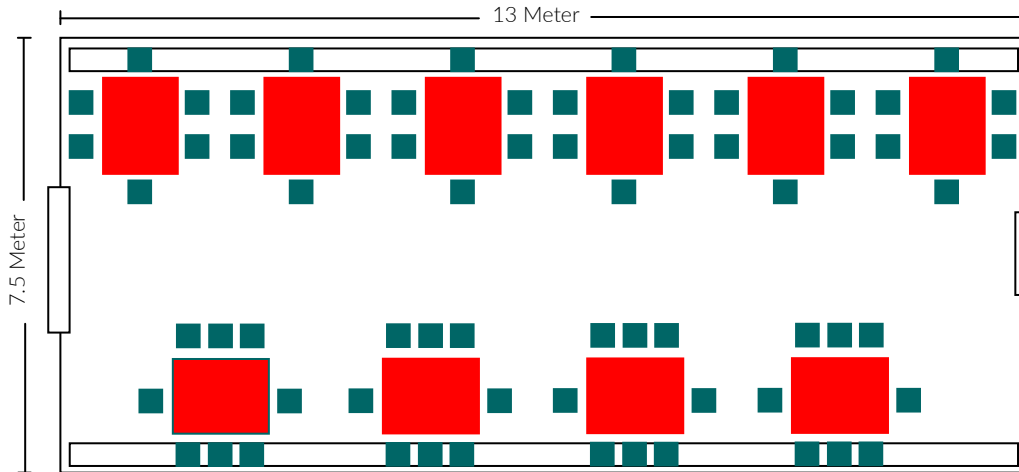

Seating CheCha Restaurant & Club

Salon Langard (ground floor)

Restaurant-Seating:

- 4 Table à 6 Pax
- 3 Table à 4 Pax
- 2 Table à 5 Pax
- 1 Table à 8 Pax

Capacity: ca. 54 Pax
(Cocktail: ca. 70-80 Pax)

Le Verandah (ground floor)

Restaurant-Seating:
12 Table à 6 Pax

maximal capacity:
ca. 80 -120 Pax
(Cocktail: 80 Pax)

windows

both rooms are divided
by the windows

Salon Albana (ground floor)

windows

Restaurant-Seating:
6 Table à 6 Pax
4 Table à 8 Pax

maximal capacity:
ca. 70 -120 Pax
(Cocktail: 80 Pax)

Winecellar (-1 UG)

Restaurant-Seating:
Table d'hôte

maximal capacity:
ca. 30 Pax
(Cocktail: ca. 40 Pax)